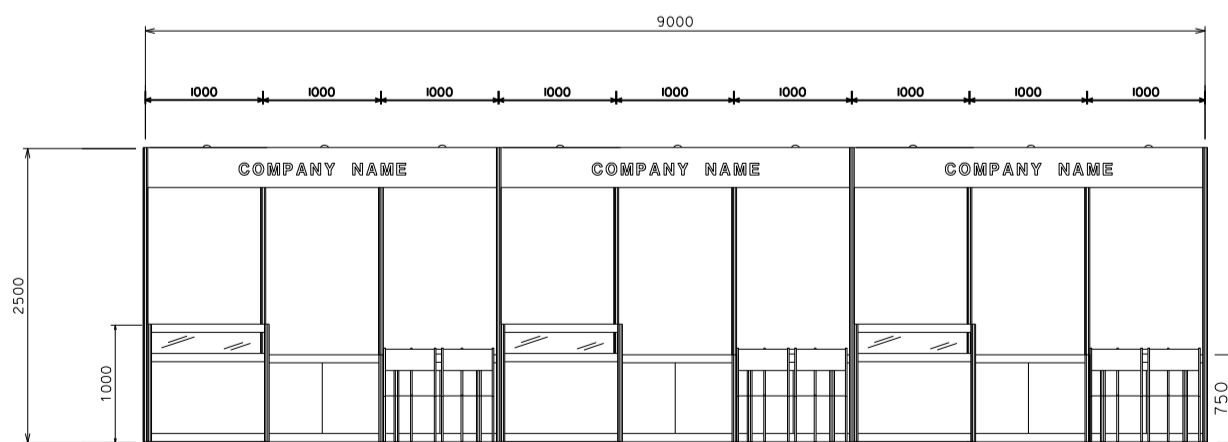

9M x 3M Standard Booth (Option B)

九米乘三米標準攤位(選項B)

PLAN

PERSPECTIVE VIEW

FRONT ELEVATION

BOOTH SPECIFICATION		QTY
	Lockable cabinet (1mL x 0.5mD x 0.75mH)	9
	Meeting table (0.7mL x 0.7mD x 0.75mH)	3
	TABLE SHOWCASE COUNTER (1mL x 0.5mD x 1mH)	3
	Black leather chair	9
	13W LED lamp spotlight (yellow)	9
	13W LED lamp Longarmed spotlight (yellow)	6
	500w Square pin power socket	3
	RUBBISH BIN	3

9M x 3M Standard Booth (Left Corner)(Option B)

九米乘三米標準攤位 (左邊角位)(選項B)

PLAN

PERSPECTIVE VIEW

FRONT ELEVATION

BOOTH SPECIFICATION		QTY
	Lockable cabinet (1mL x 0.5mD x 0.75mH)	9
	Meeting table (0.7mL x 0.7mD x 0.75mH)	3
	TABLE SHOWCASE COUNTER (1mL x 0.5mD x 1mH)	3
	Black leather chair	9
	13W LED lamp spotlight (yellow)	9
	13W LED lamp Longarmed spotlight (yellow)	6
	500w Square pin power socket	3
	RUBBISH BIN	3

*The Hong Kong Trade Development Council reserves the right to change the configuration if necessary.

*如有需要，香港貿易發展局有權更改攤位結構。

9M x 3M Standard Booth (Right Corner)(Option B)

九米乘三米標準攤位 (右邊角位)(選項B)

PLAN

PERSPECTIVE VIEW

FRONT ELEVATION

BOOTH SPECIFICATION		QTY
	Lockable cabinet (1mL x 0.5mD x 0.75mH)	9
	Meeting table (0.7mL x 0.7mD x 0.75mH)	3
	TABLE SHOWCASE COUNTER (1mL x 0.5mD x 1mH)	3
	Black leather chair	9
	13W LED lamp spotlight (yellow)	9
	13W LED lamp Longarmed spotlight (yellow)	6
	500w Square pin power socket	3
	RUBBISH BIN	3