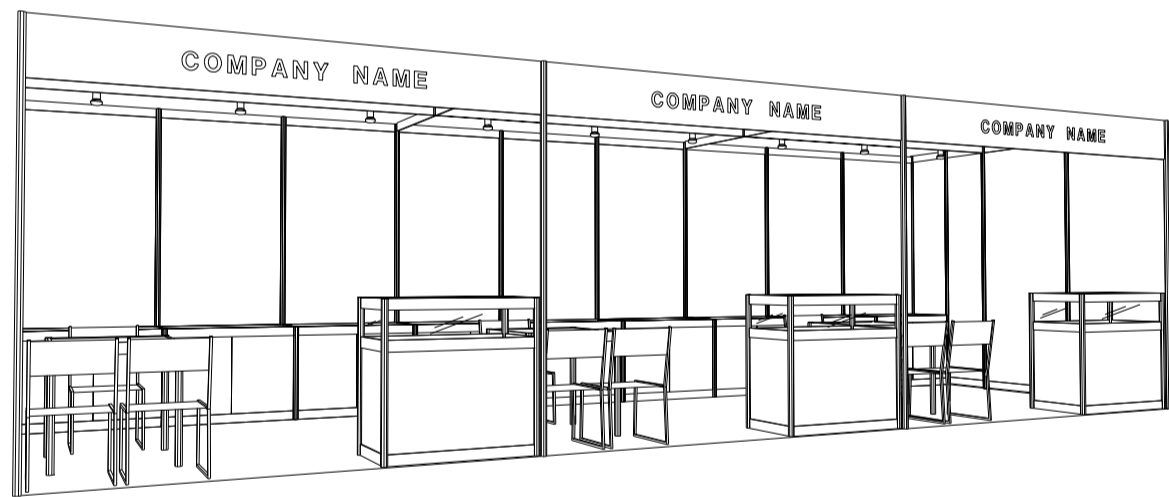

9M x 3M Standard Booth (Option B)

九米乘三米標準攤位(選項B)

PLAN

PERSPECTIVE VIEW

FRONT ELEVATION

BOOTH SPECIFICATION		QTY
	Lockable cabinet (1mL x 0.5mD x 0.75mH)	9
	Meeting table (0.7mL x 0.7mD x 0.75mH)	3
	TABLE SHOWCASE COUNTER (1mL x 0.5mD x 1mH)	3
	Black leather chair	9
	13W LED lamp spotlight (yellow)	9
	13W LED lamp Longarmed spotlight (yellow)	6
	500w Square pin power socket	3
	RUBBISH BIN	3

9M x 3M Standard Booth (Left Corner)(Option B)

九米乘三米標準攤位 (左邊角位)(選項B)

PLAN

PERSPECTIVE VIEW

FRONT ELEVATION

BOOTH SPECIFICATION		QTY
	Lockable cabinet (1mL x 0.5mD x 0.75mH)	9
	Meeting table (0.7mL x 0.7mD x 0.75mH)	3
	TABLE SHOWCASE COUNTER (1mL x 0.5mD x 1mH)	3
	Black leather chair	9
	13W LED lamp spotlight (yellow)	9
	13W LED lamp Longarmed spotlight (yellow)	6
	500w Square pin power socket	3
	RUBBISH BIN	3

*The Hong Kong Trade Development Council reserves the right to change the configuration if necessary.

*如有需要，香港貿易發展局有權更改攤位結構。

9M x 3M Standard Booth (Right Corner)(Option B)

九米乘三米標準攤位 (右邊角位)(選項B)

PLAN

PERSPECTIVE VIEW

FRONT ELEVATION

BOOTH SPECIFICATION		QTY
	Lockable cabinet (1mL x 0.5mD x 0.75mH)	9
	Meeting table (0.7mL x 0.7mD x 0.75mH)	3
	TABLE SHOWCASE COUNTER (1mL x 0.5mD x 1mH)	3
	Black leather chair	9
	13W LED lamp spotlight (yellow)	9
	13W LED lamp Longarmed spotlight (yellow)	6
	500w Square pin power socket	3
	RUBBISH BIN	3