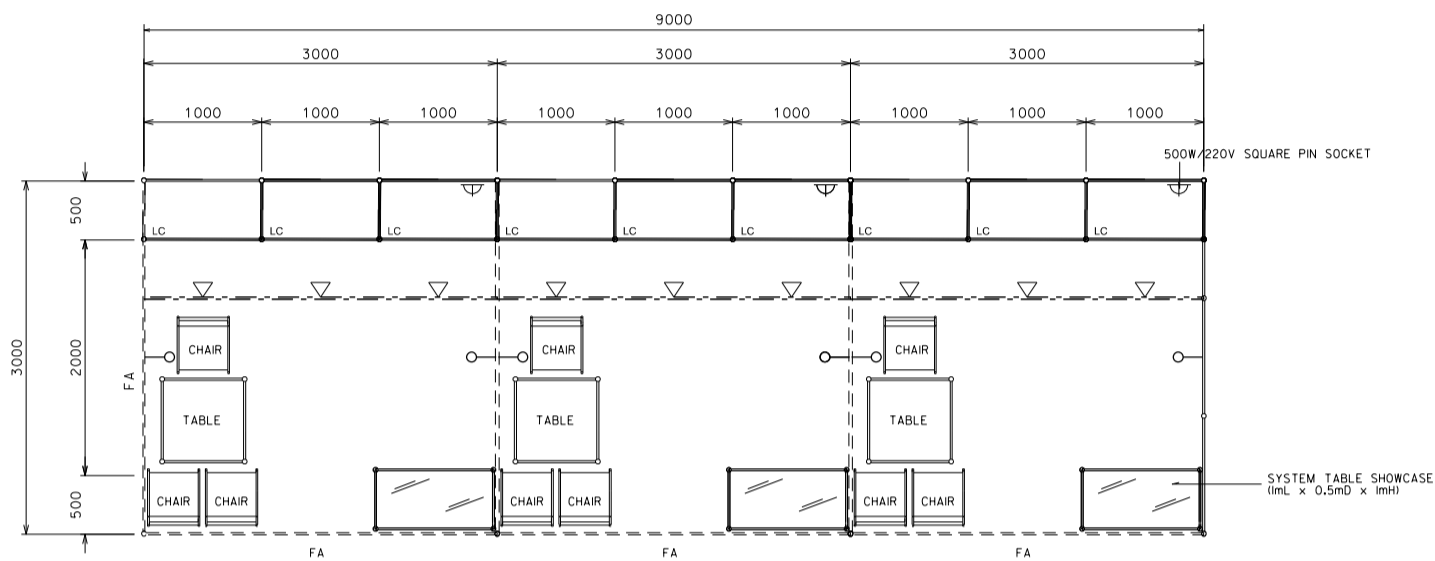

9M x 3M Standard Booth (Option B)

九米乘三米標準攤位(選項B)

PLAN

PERSPECTIVE VIEW

FRONT ELEVATION

BOOTH SPECIFICATION		QTY
	Lockable cabinet (1mL x 0.5mD x 0.75mH)	9
	Meeting table (0.7mL x 0.7mD x 0.75mH)	3
	TABLE SHOWCASE COUNTER (1mL x 0.5mD x 1mH)	3
	Black leather chair	9
	13W LED lamp spotlight (yellow)	9
	13W LED lamp Longarmed spotlight (yellow)	6
	500w Square pin power socket	3
	RUBBISH BIN	3

9M x 3M Standard Booth (Left Corner)(Option B)

九米乘三米標準攤位 (左邊角位)(選項B)

PLAN

PERSPECTIVE VIEW

FRONT ELEVATION

BOOTH SPECIFICATION		QTY
	Lockable cabinet (1mL x 0.5mD x 0.75mH)	9
	Meeting table (0.7mL x 0.7mD x 0.75mH)	3
	TABLE SHOWCASE COUNTER (1mL x 0.5mD x 1mH)	3
	Black leather chair	9
	13W LED lamp spotlight (yellow)	9
	13W LED lamp Longarmed spotlight (yellow)	6
	500w Square pin power socket	3
	RUBBISH BIN	3

*The Hong Kong Trade Development Council reserves the right to change the configuration if necessary.

*如有需要，香港貿易發展局有權更改攤位結構。

9M x 3M Standard Booth (Right Corner)(Option B)

九米乘三米標準攤位 (右邊角位)(選項B)

PLAN

PERSPECTIVE VIEW

FRONT ELEVATION

BOOTH SPECIFICATION		QTY
	Lockable cabinet (1mL x 0.5mD x 0.75mH)	9
	Meeting table (0.7mL x 0.7mD x 0.75mH)	3
	TABLE SHOWCASE COUNTER (1mL x 0.5mD x 1mH)	3
	Black leather chair	9
	13W LED lamp spotlight (yellow)	9
	13W LED lamp Longarmed spotlight (yellow)	6
	500w Square pin power socket	3
	RUBBISH BIN	3