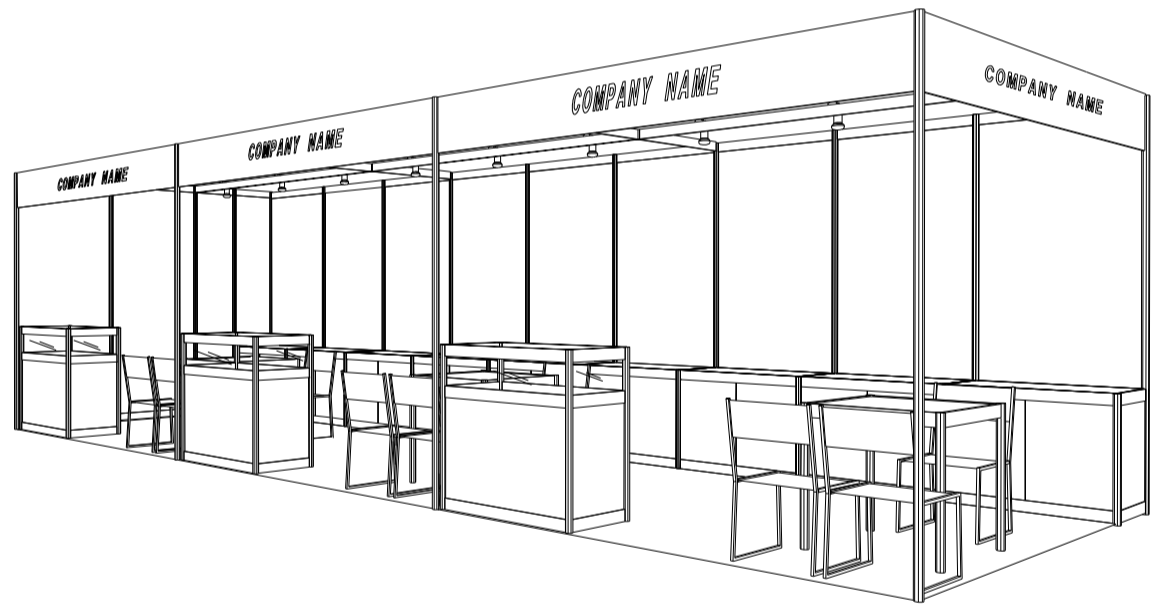

9M x 3M Standard Booth (Option B)

九米乘三米標準攤位(選項B)

PLAN

PERSPECTIVE VIEW

FRONT ELEVATION

BOOTH SPECIFICATION		QTY
	Lockable cabinet (1mL x 0.5mD x 0.75mH)	9
	Meeting table (0.7mL x 0.7mD x 0.75mH)	3
	TABLE SHOWCASE COUNTER (1mL x 0.5mD x 1mH)	3
	Black leather chair	9
	13W LED lamp spotlight (yellow)	9
	13W LED lamp Longarmed spotlight (yellow)	6
	500w Square pin power socket	3
	RUBBISH BIN	3

9M x 3M Standard Booth (Left Corner)(Option B)

九米乘三米標準攤位 (左邊角位)(選項B)

PLAN

PERSPECTIVE VIEW

FRONT ELEVATION

BOOTH SPECIFICATION		QTY
	Lockable cabinet (1mL x 0.5mD x 0.75mH)	9
	Meeting table (0.7mL x 0.7mD x 0.75mH)	3
	TABLE SHOWCASE COUNTER (1mL x 0.5mD x 1mH)	3
	Black leather chair	9
	13W LED lamp spotlight (yellow)	9
	13W LED lamp Longarmed spotlight (yellow)	6
	500w Square pin power socket	3
	RUBBISH BIN	3

*The Hong Kong Trade Development Council reserves the right to change the configuration if necessary.

*如有需要，香港貿易發展局有權更改攤位結構。

9M x 3M Standard Booth (Right Corner)(Option B)

九米乘三米標準攤位 (右邊角位)(選項B)

PLAN

PERSPECTIVE VIEW

FRONT ELEVATION

BOOTH SPECIFICATION		QTY
	Lockable cabinet (1mL x 0.5mD x 0.75mH)	9
	Meeting table (0.7mL x 0.7mD x 0.75mH)	3
	TABLE SHOWCASE COUNTER (1mL x 0.5mD x 1mH)	3
	Black leather chair	9
	13W LED lamp spotlight (yellow)	9
	13W LED lamp Longarmed spotlight (yellow)	6
	500w Square pin power socket	3
	RUBBISH BIN	3