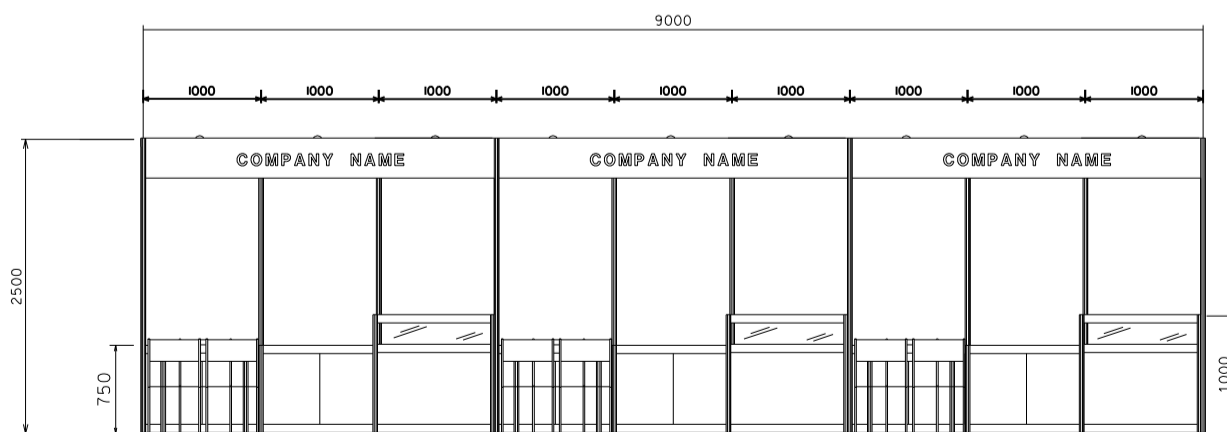

9M x 3M Standard Booth (Option B)

九米乘三米標準攤位(選項B)

PLAN

PERSPECTIVE VIEW

FRONT ELEVATION

BOOTH SPECIFICATION		QTY
	Lockable cabinet (1mL x 0.5mD x 0.75mH)	9
	Meeting table (0.7mL x 0.7mD x 0.75mH)	3
	TABLE SHOWCASE COUNTER (1mL x 0.5mD x 1mH)	3
	Black leather chair	9
	13W LED lamp spotlight (yellow)	9
	13W LED lamp Longarmed spotlight (yellow)	6
	500w Square pin power socket	3
	RUBBISH BIN	3

9M x 3M Standard Booth (Left Corner)(Option B)

九米乘三米標準攤位 (左邊角位)(選項B)

PLAN

PERSPECTIVE VIEW

FRONT ELEVATION

BOOTH SPECIFICATION		QTY
	Lockable cabinet (1mL x 0.5mD x 0.75mH)	9
	Meeting table (0.7mL x 0.7mD x 0.75mH)	3
	TABLE SHOWCASE COUNTER (1mL x 0.5mD x 1mH)	3
	Black leather chair	9
	13W LED lamp spotlight (yellow)	9
	13W LED lamp Longarmed spotlight (yellow)	6
	500w Square pin power socket	3
	RUBBISH BIN	3

*The Hong Kong Trade Development Council reserves the right to change the configuration if necessary.

*如有需要，香港貿易發展局有權更改攤位結構。

9M x 3M Standard Booth (Right Corner)(Option B)

九米乘三米標準攤位 (右邊角位)(選項B)

PLAN

PERSPECTIVE VIEW

FRONT ELEVATION

BOOTH SPECIFICATION		QTY
	Lockable cabinet (1mL x 0.5mD x 0.75mH)	9
	Meeting table (0.7mL x 0.7mD x 0.75mH)	3
	TABLE SHOWCASE COUNTER (1mL x 0.5mD x 1mH)	3
	Black leather chair	9
	13W LED lamp spotlight (yellow)	9
	13W LED lamp Longarmed spotlight (yellow)	6
	500w Square pin power socket	3
	RUBBISH BIN	3