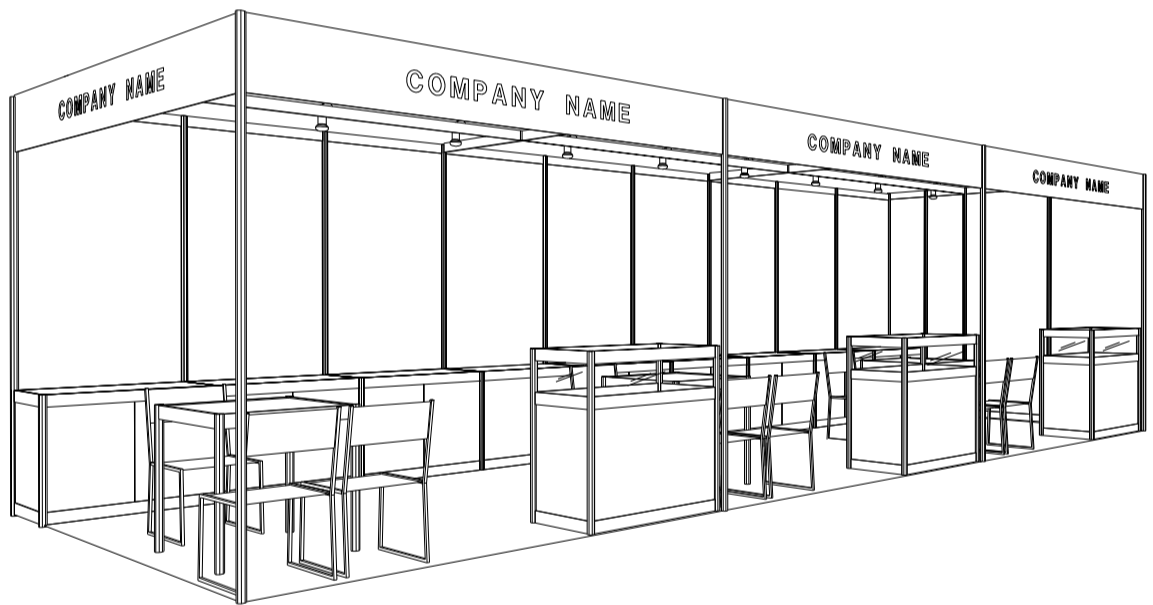

9M x 3M Standard Booth (Option B)

九米乘三米標準攤位(選項B)

PLAN

PERSPECTIVE VIEW

FRONT ELEVATION

BOOTH SPECIFICATION		QTY
	Lockable cabinet (1mL x 0.5mD x 0.75mH)	9
	Meeting table (0.7mL x 0.7mD x 0.75mH)	3
	TABLE SHOWCASE COUNTER (1mL x 0.5mD x 1mH)	3
	Black leather chair	9
	13W LED lamp spotlight (yellow)	9
	13W LED lamp Longarmed spotlight (yellow)	6
	500w Square pin power socket	3
	RUBBISH BIN	3

9M x 3M Standard Booth (Left Corner)(Option B)

九米乘三米標準攤位 (左邊角位)(選項B)

PLAN

PERSPECTIVE VIEW

FRONT ELEVATION

BOOTH SPECIFICATION		QTY
	Lockable cabinet (1mL x 0.5mD x 0.75mH)	9
	Meeting table (0.7mL x 0.7mD x 0.75mH)	3
	TABLE SHOWCASE COUNTER (1mL x 0.5mD x 1mH)	3
	Black leather chair	9
	13W LED lamp spotlight (yellow)	9
	13W LED lamp Longarmed spotlight (yellow)	6
	500w Square pin power socket	3
	RUBBISH BIN	3

*The Hong Kong Trade Development Council reserves the right to change the configuration if necessary.

*如有需要，香港貿易發展局有權更改攤位結構。

9M x 3M Standard Booth (Right Corner)(Option B)

九米乘三米標準攤位 (右邊角位)(選項B)

PLAN

PERSPECTIVE VIEW

FRONT ELEVATION

BOOTH SPECIFICATION		QTY
	Lockable cabinet (1mL x 0.5mD x 0.75mH)	9
	Meeting table (0.7mL x 0.7mD x 0.75mH)	3
	TABLE SHOWCASE COUNTER (1mL x 0.5mD x 1mH)	3
	Black leather chair	9
	13W LED lamp spotlight (yellow)	9
	13W LED lamp Longarmed spotlight (yellow)	6
	500w Square pin power socket	3
	RUBBISH BIN	3