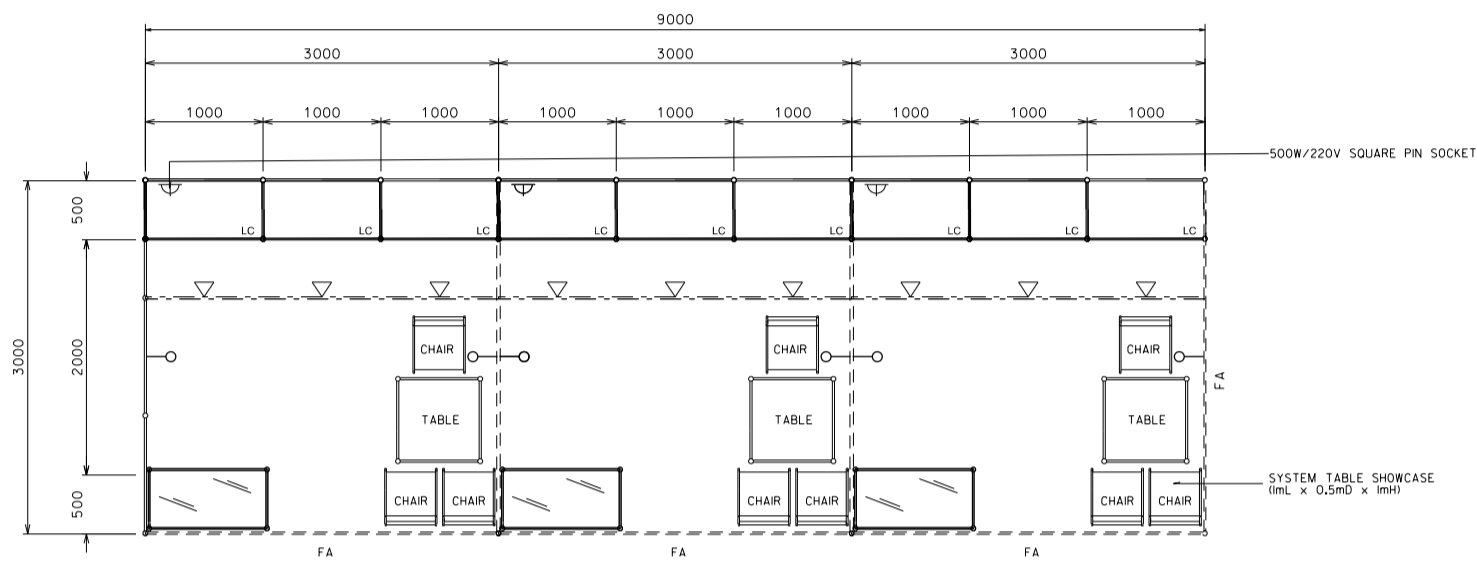

9M x 3M Standard Booth (Option B)

九米乘三米標準攤位(選項B)

PLAN

PERSPECTIVE VIEW

FRONT ELEVATION

BOOTH SPECIFICATION		QTY
	Lockable cabinet (1mL x 0.5mD x 0.75mH)	9
	Meeting table (0.7mL x 0.7mD x 0.75mH)	3
	TABLE SHOWCASE COUNTER (1mL x 0.5mD x 1mH)	3
	Black leather chair	9
	13W LED lamp spotlight (yellow)	9
	13W LED lamp Longarmed spotlight (yellow)	6
	500w Square pin power socket	3
	RUBBISH BIN	3

9M x 3M Standard Booth (Left Corner)(Option B)

九米乘三米標準攤位 (左邊角位)(選項B)

PLAN

PERSPECTIVE VIEW

FRONT ELEVATION

BOOTH SPECIFICATION		QTY
	Lockable cabinet (1mL x 0.5mD x 0.75mH)	9
	Meeting table (0.7mL x 0.7mD x 0.75mH)	3
	TABLE SHOWCASE COUNTER (1mL x 0.5mD x 1mH)	3
	Black leather chair	9
	13W LED lamp spotlight (yellow)	9
	13W LED lamp Longarmed spotlight (yellow)	6
	500w Square pin power socket	3
	RUBBISH BIN	3

*The Hong Kong Trade Development Council reserves the right to change the configuration if necessary.

*如有需要，香港貿易發展局有權更改攤位結構。

9M x 3M Standard Booth (Right Corner)(Option B)

九米乘三米標準攤位 (右邊角位)(選項B)

PLAN

PERSPECTIVE VIEW

FRONT ELEVATION

BOOTH SPECIFICATION		QTY
	Lockable cabinet (1mL x 0.5mD x 0.75mH)	9
	Meeting table (0.7mL x 0.7mD x 0.75mH)	3
	TABLE SHOWCASE COUNTER (1mL x 0.5mD x 1mH)	3
	Black leather chair	9
	13W LED lamp spotlight (yellow)	9
	13W LED lamp Longarmed spotlight (yellow)	6
	500w Square pin power socket	3
	RUBBISH BIN	3