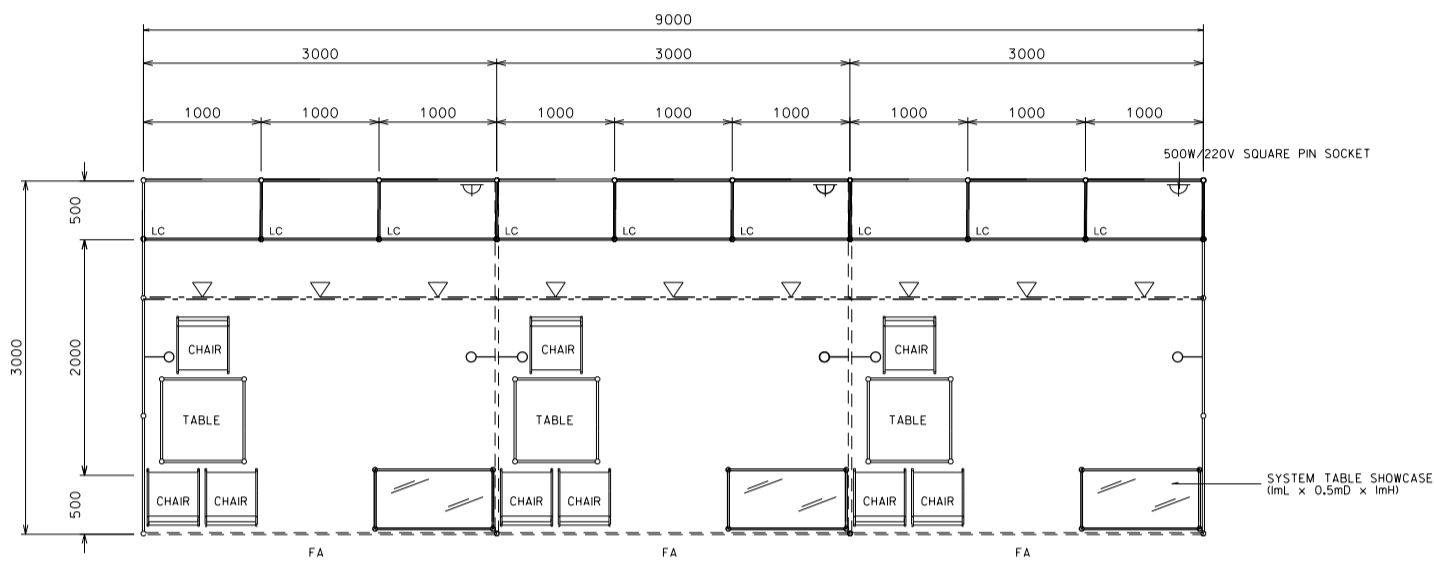

9M x 3M Standard Booth (Option B)

九米乘三米標準攤位(選項B)

PLAN

PERSPECTIVE VIEW

FRONT ELEVATION

BOOTH SPECIFICATION		QTY
	Lockable cabinet (1mL x 0.5mD x 0.75mH)	9
	Meeting table (0.7mL x 0.7mD x 0.75mH)	3
	TABLE SHOWCASE COUNTER (1mL x 0.5mD x 1mH)	3
	Black leather chair	9
	13W LED lamp spotlight (yellow)	9
	13W LED lamp Longarmed spotlight (yellow)	6
	500w Square pin power socket	3
	RUBBISH BIN	3

9M x 3M Standard Booth (Left Corner)(Option B)

九米乘三米標準攤位 (左邊角位)(選項B)

PLAN

PERSPECTIVE VIEW

FRONT ELEVATION

BOOTH SPECIFICATION		QTY
	Lockable cabinet (1mL x 0.5mD x 0.75mH)	9
	Meeting table (0.7mL x 0.7mD x 0.75mH)	3
	TABLE SHOWCASE COUNTER (1mL x 0.5mD x 1mH)	3
	Black leather chair	9
	13W LED lamp spotlight (yellow)	9
	13W LED lamp Longarmed spotlight (yellow)	6
	500w Square pin power socket	3
	RUBBISH BIN	3

*The Hong Kong Trade Development Council reserves the right to change the configuration if necessary.

*如有需要，香港貿易發展局有權更改攤位結構。

9M x 3M Standard Booth (Right Corner)(Option B)

九米乘三米標準攤位 (右邊角位)(選項B)

PLAN

PERSPECTIVE VIEW

FRONT ELEVATION

BOOTH SPECIFICATION		QTY
	Lockable cabinet (1mL x 0.5mD x 0.75mH)	9
	Meeting table (0.7mL x 0.7mD x 0.75mH)	3
	TABLE SHOWCASE COUNTER (1mL x 0.5mD x 1mH)	3
	Black leather chair	9
	13W LED lamp spotlight (yellow)	9
	13W LED lamp Longarmed spotlight (yellow)	6
	500w Square pin power socket	3
	RUBBISH BIN	3