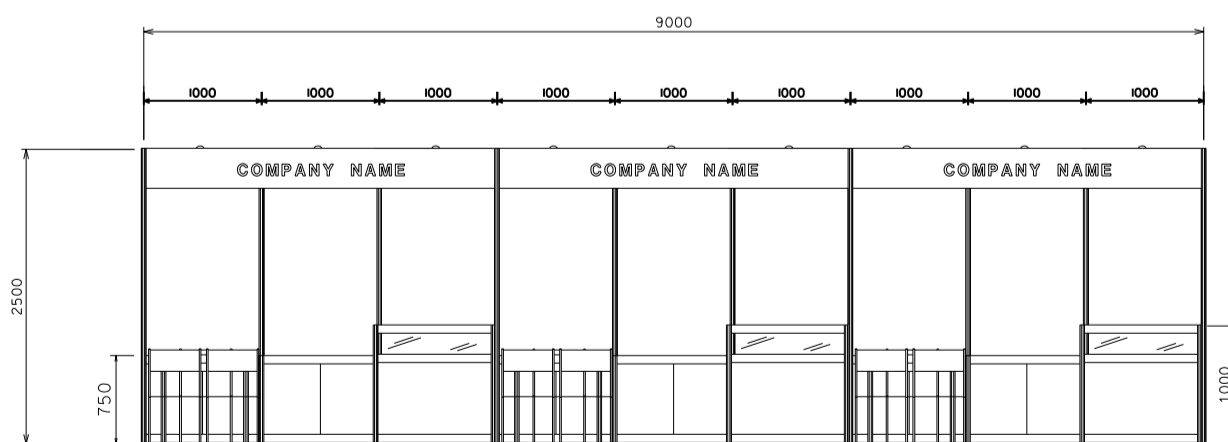

9M x 3M Standard Booth (Option B)

九米乘三米標準攤位(選項B)

PLAN

PERSPECTIVE VIEW

FRONT ELEVATION

BOOTH SPECIFICATION		QTY
	Lockable cabinet (1mL x 0.5mD x 0.75mH)	9
	Meeting table (0.7mL x 0.7mD x 0.75mH)	3
	TABLE SHOWCASE COUNTER (1mL x 0.5mD x 1mH)	3
	Black leather chair	9
	13W LED lamp spotlight (yellow)	9
	13W LED lamp Longarmed spotlight (yellow)	6
	500w Square pin power socket	3
	RUBBISH BIN	3

9M x 3M Standard Booth (Left Corner)(Option B)

九米乘三米標準攤位 (左邊角位)(選項B)

PLAN

PERSPECTIVE VIEW

FRONT ELEVATION

BOOTH SPECIFICATION		QTY
	Lockable cabinet (1mL x 0.5mD x 0.75mH)	9
	Meeting table (0.7mL x 0.7mD x 0.75mH)	3
	TABLE SHOWCASE COUNTER (1mL x 0.5mD x 1mH)	3
	Black leather chair	9
	13W LED lamp spotlight (yellow)	9
	13W LED lamp Longarmed spotlight (yellow)	6
	500w Square pin power socket	3
	RUBBISH BIN	3

*The Hong Kong Trade Development Council reserves the right to change the configuration if necessary.

*如有需要，香港貿易發展局有權更改攤位結構。

9M x 3M Standard Booth (Right Corner)(Option B)

九米乘三米標準攤位 (右邊角位)(選項B)

PLAN

PERSPECTIVE VIEW

FRONT ELEVATION

BOOTH SPECIFICATION		QTY
	Lockable cabinet (1mL x 0.5mD x 0.75mH)	9
	Meeting table (0.7mL x 0.7mD x 0.75mH)	3
	TABLE SHOWCASE COUNTER (1mL x 0.5mD x 1mH)	3
	Black leather chair	9
	13W LED lamp spotlight (yellow)	9
	13W LED lamp Longarmed spotlight (yellow)	6
	500w Square pin power socket	3
	RUBBISH BIN	3